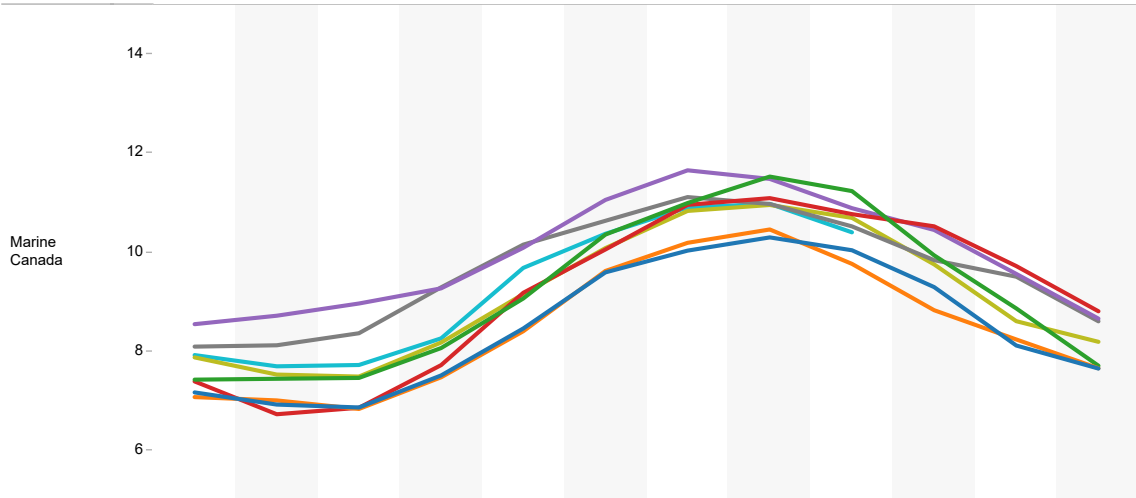

Year 2011 2012 2013 2014 2015 2016 2017 2018

Average Sea Temperature By Month - Entire Company

Average Sea Temperature By Month - By Area